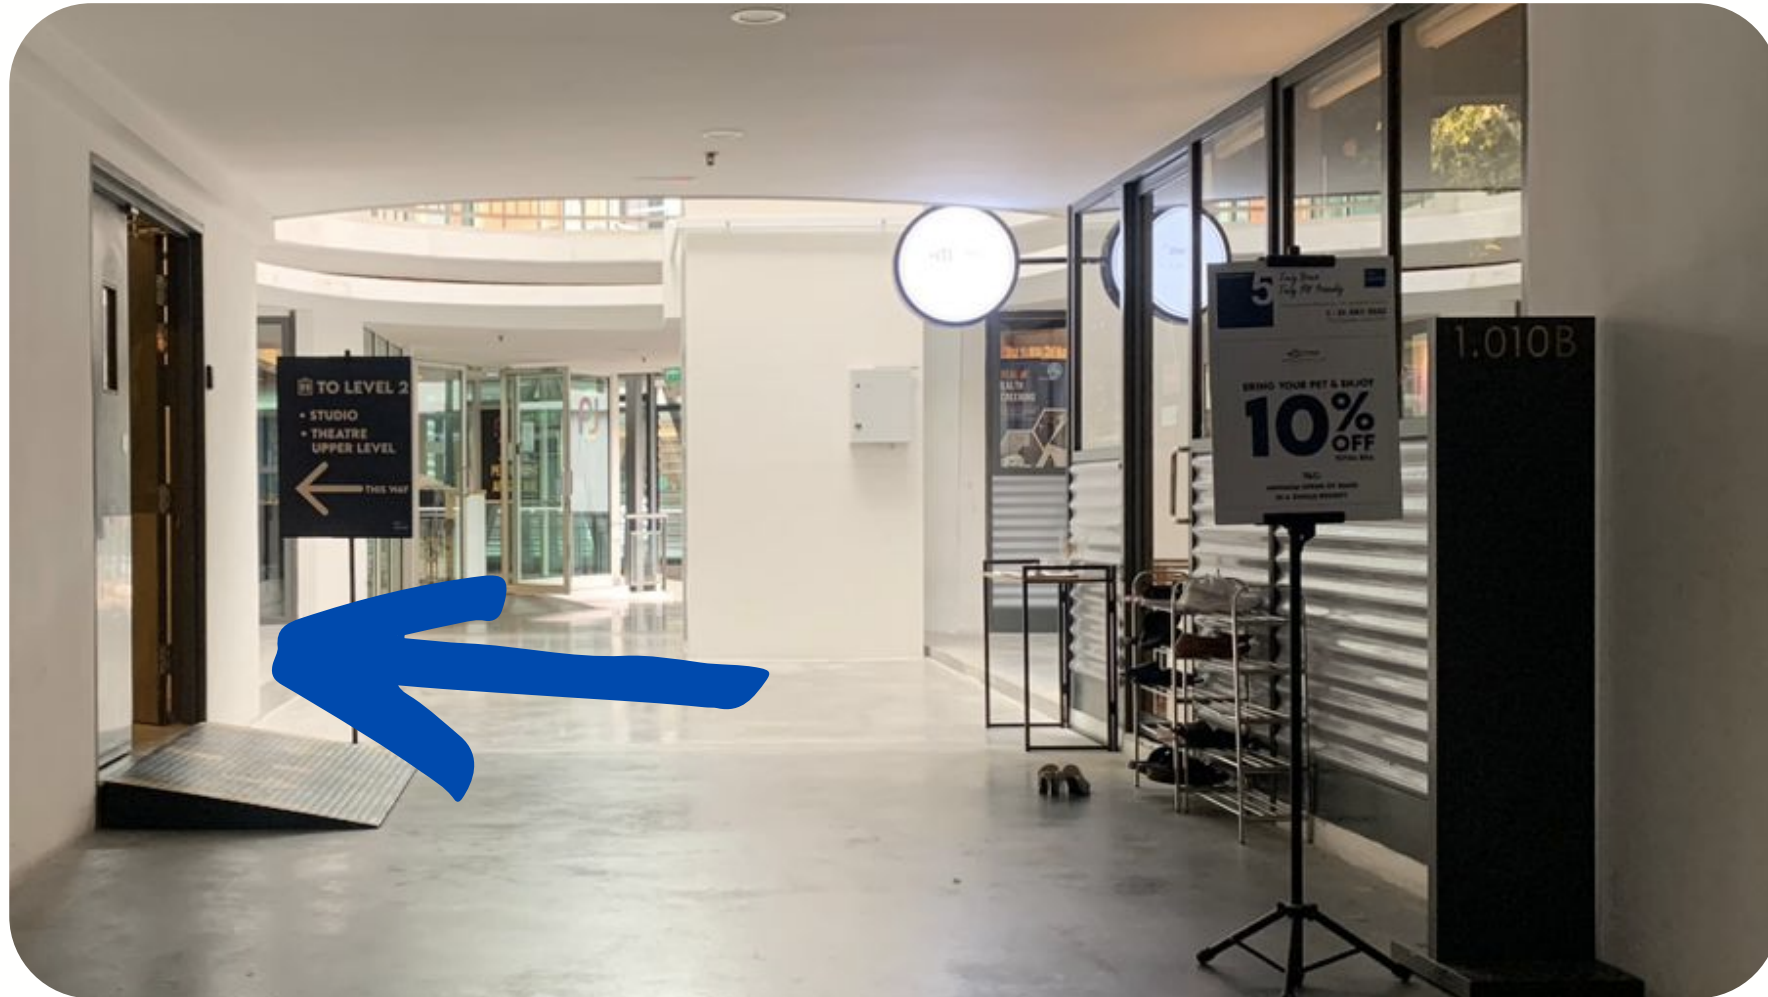

The lift is in front of
the concourse area,
next to **STARBUCKS**.

REACH LEVEL 1 > GO STRAIGHT ON > TURN RIGHT

- **Chillax is on your left side.**
- **Go straight on and turn right.**

GO STRAIGHT ON > WALK THROUGH THE RAMP

Go straight on

Walk through the ramp

TURN LEFT > TAKE THE LIFT

Turn left and enter the lift area. It's the opposite of MeTime Cafe.

Take this lift and access level 2.

ACCESS LEVEL 2 > GO STRAIGHT ON > TURN LEFT