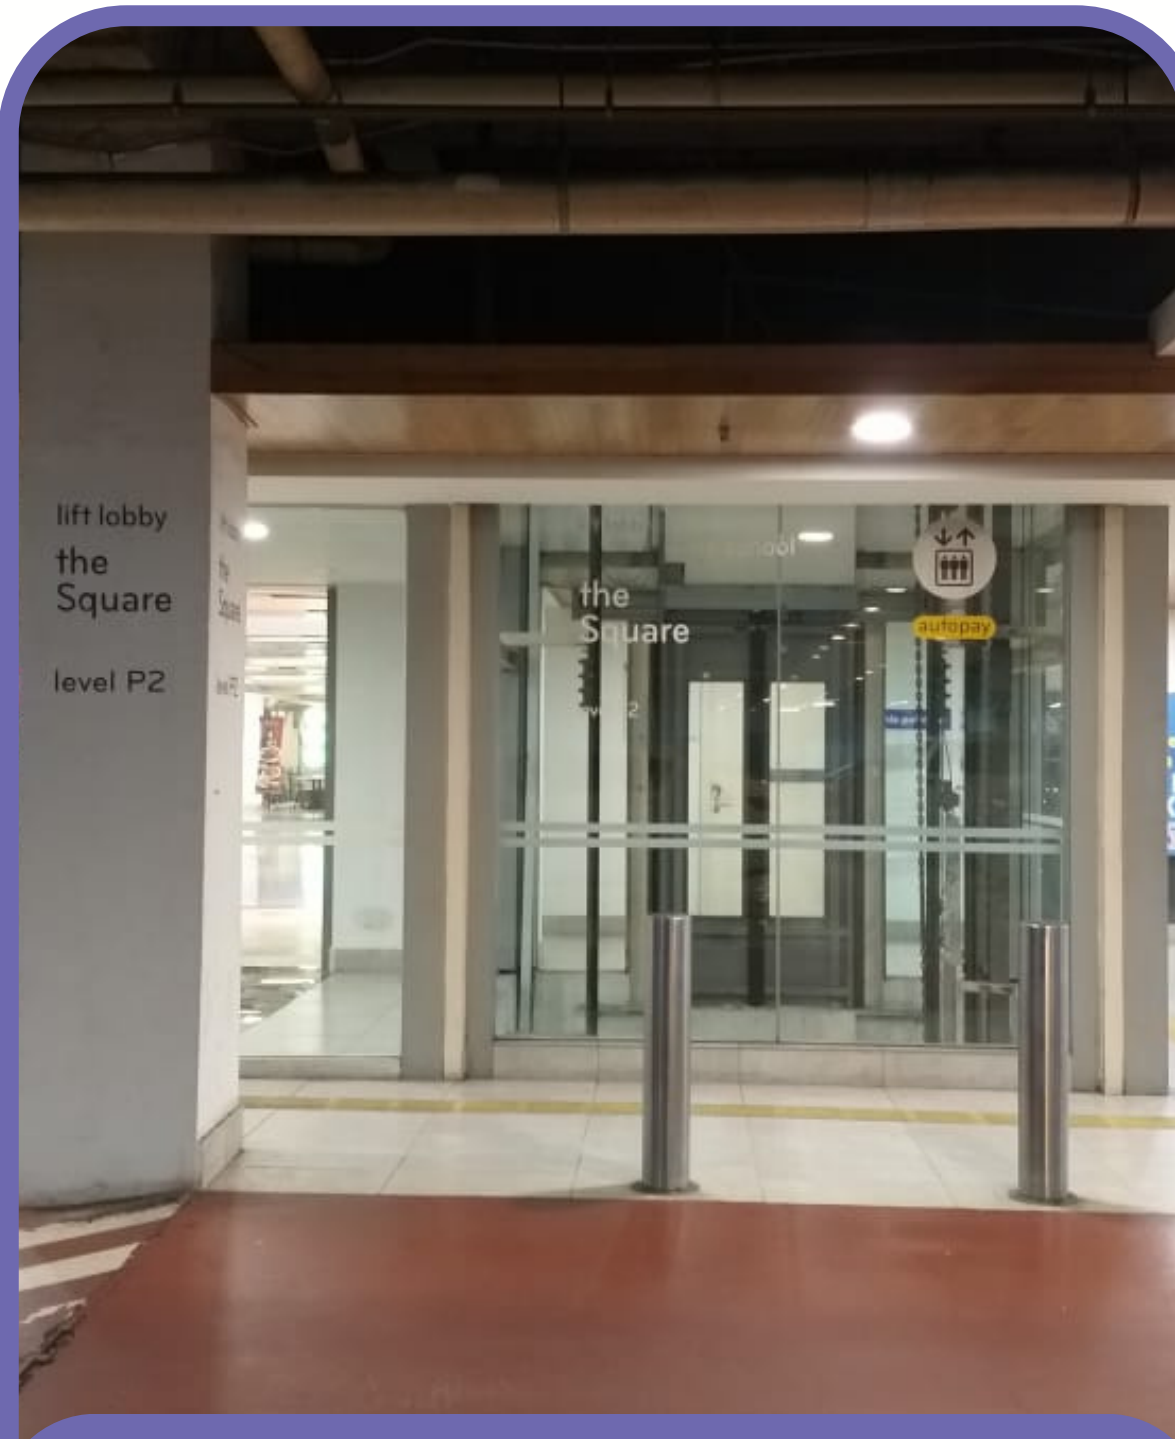

WAY FINDING TO **PJ** LIVE ARTS by JAYA ONE

JAYA ONE

THEATRE

TO LEVEL 1

Theatre Main Entrance (Lower Level)

FROM CAR PARK

Level P1 Car Park

Level P2 Car Park

Looking for
The Square's Lift
and go to level 1.

The lift can be
accessed via P1 &
P2 basement
parking.

FROM LEVEL G, THE SQUARE

Access
The Square's Lift
and go to level 1.

The lift is in front of
the concourse area,
next to **STARBUCKS**.

REACH LEVEL 1 > GO STRAIGHT ON > TURN RIGHT

- **Chillax is on your left side.**
- **Go straight on and turn right.**

GO STRAIGHT ON > WALK THROUGH THE RAMP

Go straight on

Walk through the ramp

GO STRAIGHT ON > REACH MAIN ENTRANCE

Go straight on

Reach the main entrance

HERE'S THE THEATRE

The main entrance of the theatre.

TO LEVEL 2

Theatre
Second Entrance
(Upper Level)

Studio

FROM CAR PARK