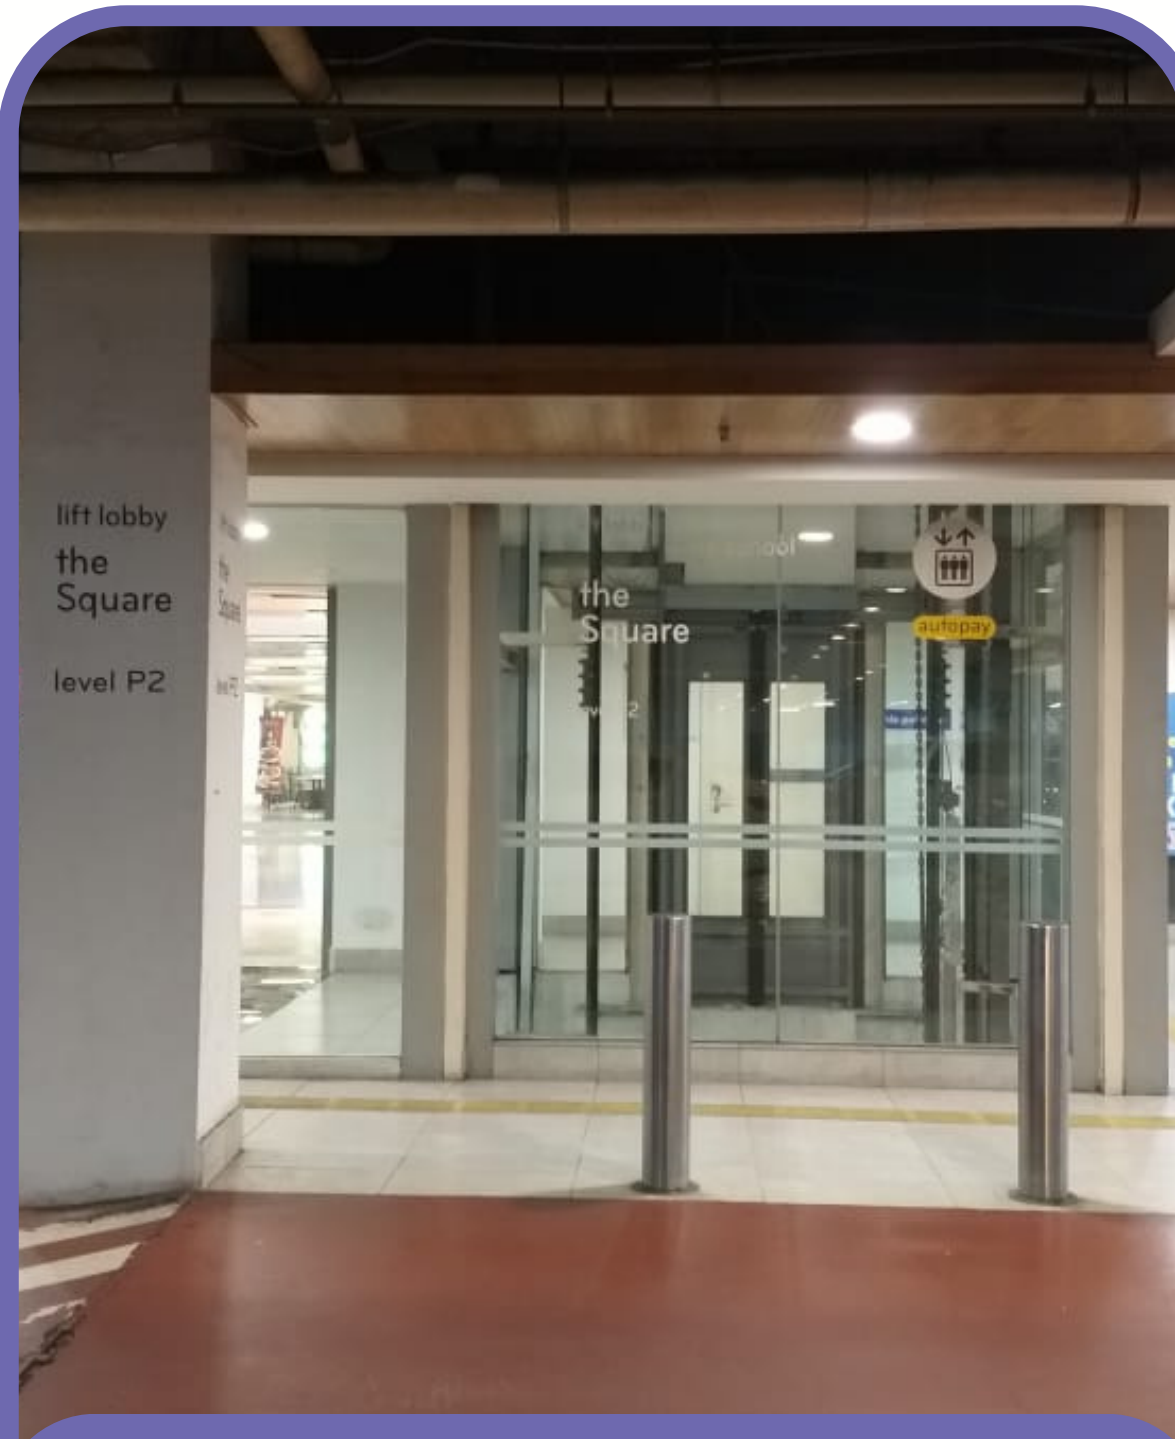

Level P2 Car Park

Looking for
The Square's Lift
and go to level 1.

The lift can be
accessed via P1 &
P2 basement
parking.